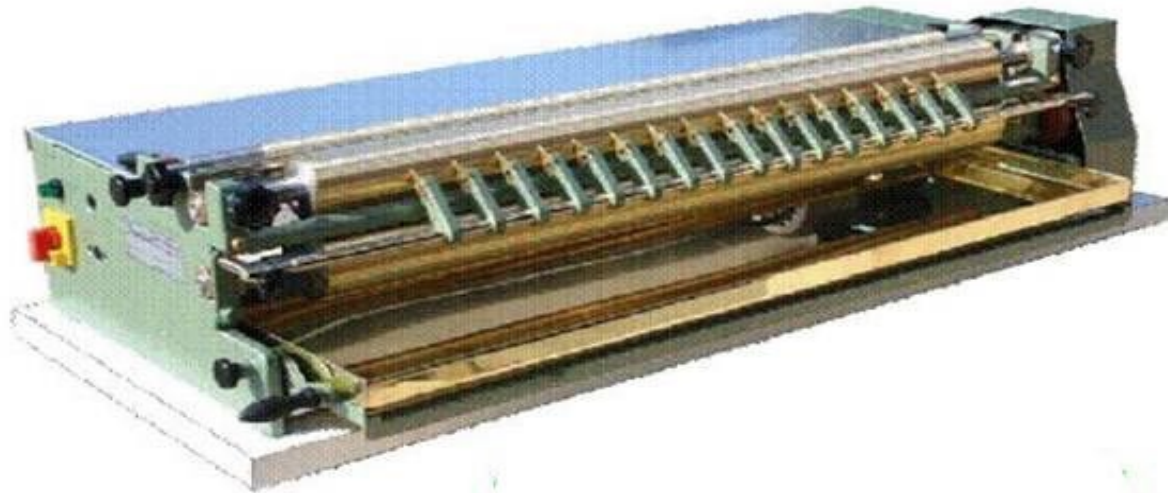

**Eden Workshops**

50 Ave de la Gare. St Sulpice Lauriere.

87370 Limousine. France

Tel: 0033 (0) 555 71 21 42

Homepage:

<http://www.edenworkshops.com> E-MailRichard [edenworkshops@orange.fr](mailto:edenworkshops@orange.fr)

# Sumbel

**Mod. HEROLD 800 mm**

- Two-Roller construction for hot or cold water-based adhesives
- Machine will cut coating costs to 50 %. The labor-saving alone pays for the machine many times over
- Two-Roller constructions permits adjustable and precise coating over the entire sheet
- Thermostatically controlled glue reservoir

<b>Action</b>	:	The sheets will be fed between the in-feed rollers to the glue application roller. Stripper Fingers picking up the sheets from the roller.			
<b>Options</b>	:	Card-Board-Attachment for rigid/thick materials as corrugated board stock, chipboard, etc up to 25 mms. Strip- and Edge Gluing Attachment			
<b>Cleaning:</b>		Easy cleaning without loosening screws or using tools.			
<b>Motor</b>	:	Motor for 230 volts AC 50 cy 1 ph, other currents/voltages on request. Variable speed control.			
<b>Working size</b>		<b>Weights</b>		<b>Dimensions</b>	
		net	gross	machine	case
500 mm		55 kos	70 kos	80x45 cms	90x50x30 cms
650 mm		75 kos	90 kos	95x45 cms	105x50x30 cms
800 mm		95 kos	110 kos	110 x45 cms	120x50x30 cms
1000 mm		105 kos	120 kos	130 x45 cms	140x50x30 cms